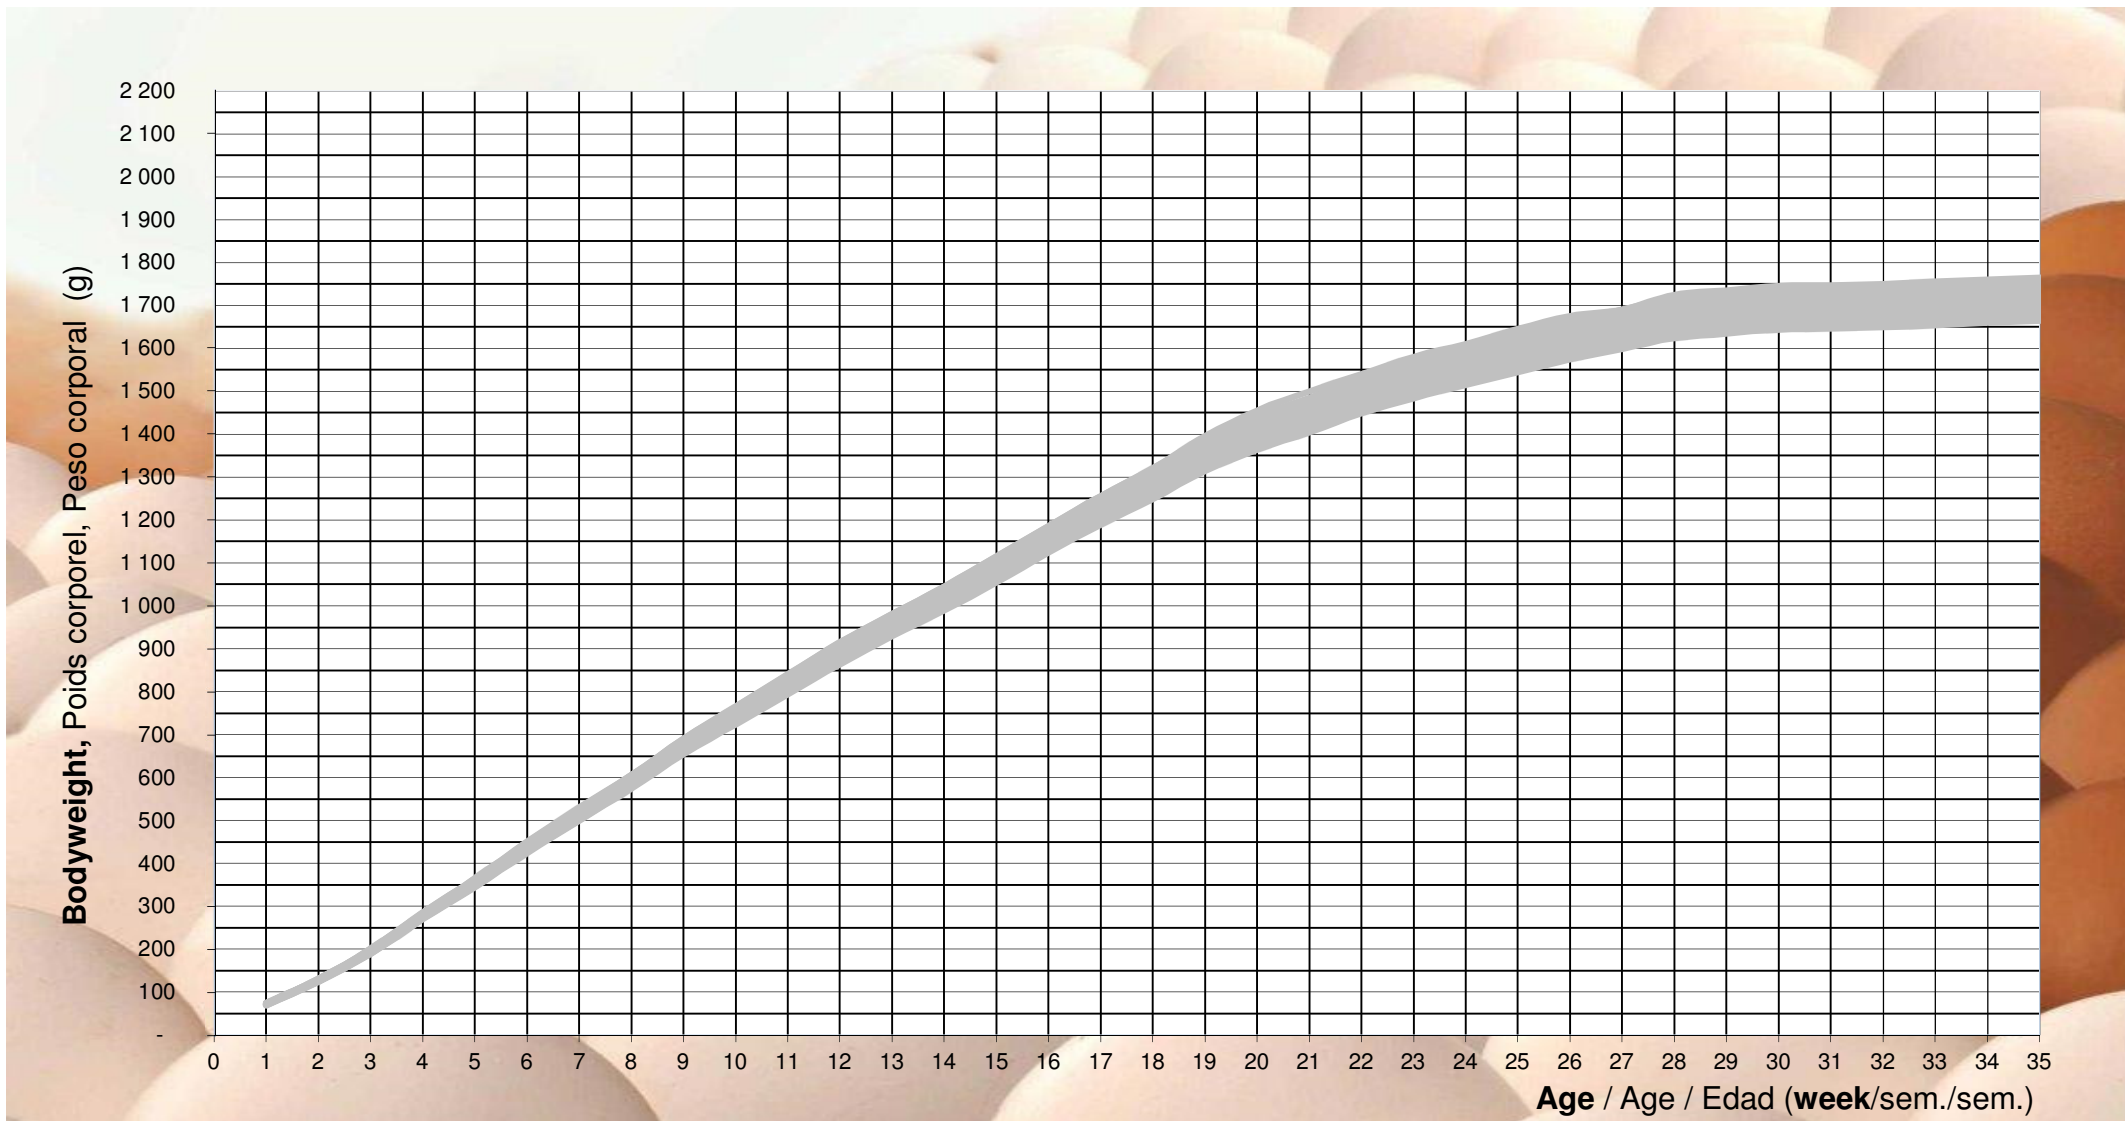

novo_{gen} **White**

www.novogen-layers.com

GROWING CURVE / COURBE DE CROISSANCE / CURVA DE CRECIMIENTO

The performance data contained in this document was obtained from results and experience from our own research flocks. In no way does the data contained in this document constitute a warranty or guarantee of the same performance under different conditions of nutrition, density, or physical or biological environment. In particular (but without limitation of the foregoing) we do not grant any warranties regarding the fitness for purpose, performance, use, nature or quality of the flocks. Novogen makes no representation as the accuracy or completeness of the information contained in this document.

NOVO_{gen} WHITE
REARING CHART / NORMES D'ELEVAGE / NORMAS DE RECRIA

Age/Edad weeks semaines semanas	Mortality / Mortalité / Mortalidad										Consumption in g/bird			Bodyweight (g)			Notes Observations Observaciones
	day / jour / día							weeks semaines semanas	cumul. cumul acumul	%	/day/jour /día	actual réel real	cumul. cumul acumul	actual réel real	min.	max.	
	1	2	3	4	5	6	7										
1											10				70	75	
2											15				125	130	
3											22				190	200	
4											31				270	285	
5											35				345	365	
6											41				425	450	
7											45				500	530	
8											48				575	605	
9											51				655	690	
10											53				725	765	
11											55				795	840	
12											57				865	915	
13											60				930	980	
14											63				990	1 045	
15											66				1 055	1 115	
16											69				1 125	1 185	
17											72				1 190	1 255	
18											75				1 250	1 320	